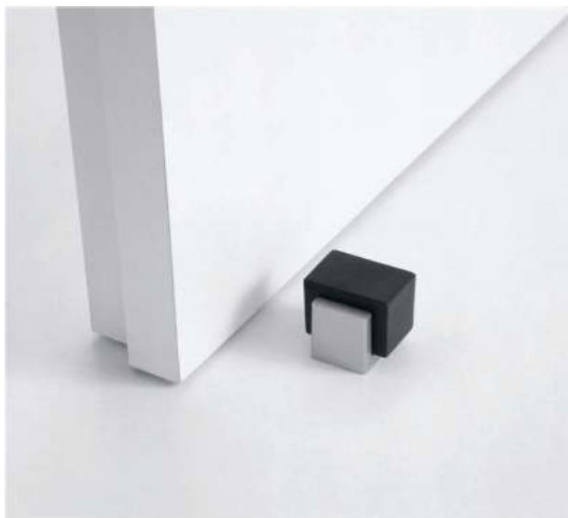

HB1136 - HALLIDAY & BAILLIE FLOOR MOUNTED DOOR STOP

MADE IN ITALY

Size: 30mm x 30mm x 30mm

Material Finish: Brushed Aluminium with black rubber

Suitable for: Interior

Installation: Long screw and plastic splay lug