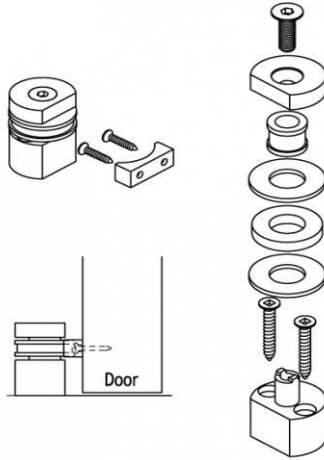

HB710

HB-710

HB720

HB760

Same dimensions as the HB720 but this stop is 143mm tall to allow for step down onto lower tiles/decks or steps etc.