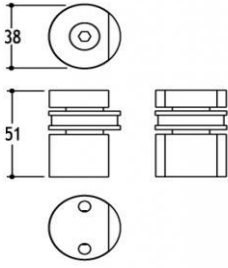

HB710

HB-710