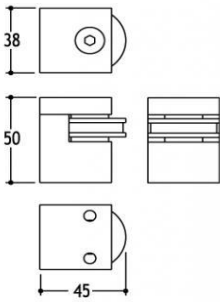

HB720

HB-720