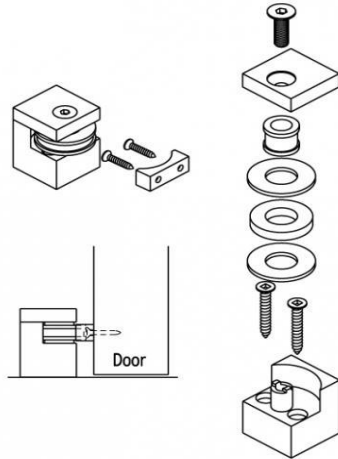

HB760

Same dimensions as the HB720 but this stop is 143mm tall to allow for step down onto lower tiles/decks or steps etc.