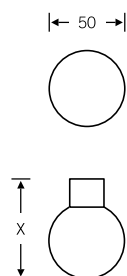

## Female knob handles

■ Aluminium  
■ Stainless steel  
■ Bronze

08 0802 ■ ■ ■

08 0802 04600

Aluminium X = 70 mm  
 Stainless steel X = 66 mm  
 Bronze X = 65 mm

08 0804 ■ ■

08 0804 04600

All female knob handles can be combined with FSB rose and backplate components (except FSB AGL®)