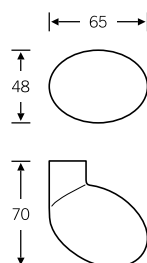

## Female knob handles

■ Aluminium  
■ Stainless steel  
■ Bronze

08 0802 ■ ■ ■

08 0802 04600

Aluminium X = 70 mm  
 Stainless steel X = 66 mm  
 Bronze X = 65 mm

08 0804 ■ ■

08 0804 04600

All female knob handles can be combined with FSB rose and backplate components (except FSB AGL®)