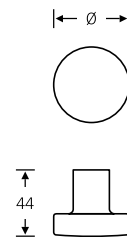

FSB ASL® kit

Female knob handles

■ Aluminium
■ Stainless steel
■ Bronze

08 0829 ■ ■ ■

08 0829 04600

Aluminium $\varnothing = 50$ mm
 Stainless steel $\varnothing = 55$ mm
 Bronze $\varnothing = 50$ mm

5

08 0844 ■ ■

Design: Jasper Morrison

08 0844 04600

All female knob handles can be combined with FSB rose and backplate components (except FSB AGL®)