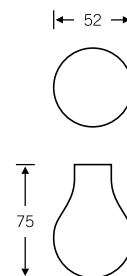

FSB ASL® kit

Female knob handles

■ Aluminium
■ Stainless steel
■ Bronze

08 0829 ■ ■ ■

08 0829 04600

Aluminium $\varnothing = 50$ mm
 Stainless steel $\varnothing = 55$ mm
 Bronze $\varnothing = 50$ mm

5

08 0844 ■ ■

Design: Jasper Morrison

08 0844 04600

All female knob handles can be combined with FSB rose and backplate components (except FSB AGL®)