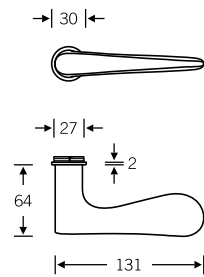

Design: Jasper Morrison

Other variants:
 – square roses
 – oval/angular backplates

Lever handle with privacy function

12 1144

Push-button lock, see page 526 ff.

Plug-in handle for doors

15 1144

Window handle

Plug-in handle for windows

34 1144

Lever handles for narrow-stile doors

09 1144 (in-line)
06 1144 (cranked)

Doorknob for narrow-stile doors

07 0846 (cranked)

Glass door fitting

13 4223 with 72 1144

4

Lever/knob sets

Doorknob for flush doors

Knob backplates

Aluminium X = 77 mm
Stainless steel X = 73 mm

Product codes for the lever/knob sets can be found on the following pages; for individual components, see page 328 ff.

Window handles

- 34 1144 09030 (rose 27 × 62 × 10)
- 34 1144 09039 (rose 32.5 × 70 × 10)
- 34 1144 09034 (rose 25.5 × 60.5 flush-fitted)
- 34 1144 170 (lock adaptor RC 1–6)
- 34 1144 076 (lock adaptor with push-button RC 1–6)
- 34 1144 711 (plug-in handle for timber/metal profiles, Ø 30)
- 34 1144 751 (plug-in handle for PVC profiles, Ø 30)
- 34 1144 714 (plug-in handle, lock adaptor RC 1–6)
- 34 1144 717 (plug-in handle with push-button RC 1–6)