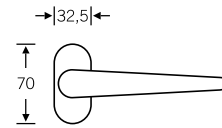

Lever handles for narrow-stile doors

09 1144 (in-line)
06 1144 (cranked)