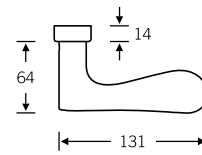

Lever handles for narrow-stile doors

09 1144 (in-line)
06 1144 (cranked)