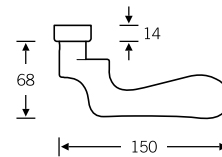

Lever handles for narrow-stile doors

09 1144 (in-line)
06 1144 (cranked)