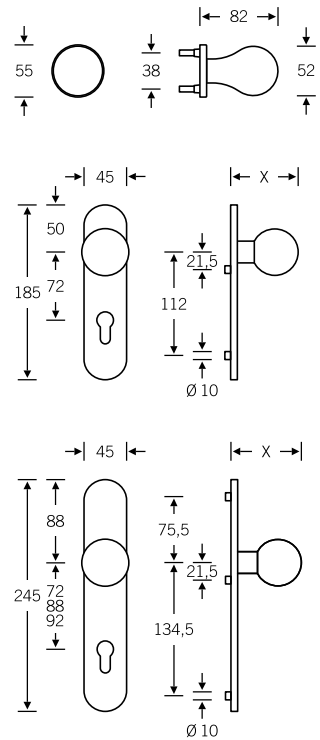

4

Lever/knob sets

Doorknob for flush doors

Knob backplates

Aluminium X = 77 mm
Stainless steel X = 73 mm

Product codes for the lever/knob sets can be found on the following pages; for individual components, see page 328 ff.

Lever/lever sets

Broad backplate sets available upon request; for flush-fitted roses, see page 536 f.

- 12 1144 013 (N)
- 72 1144 613 (R)
- 76 1144 613 (R)

- 12 1144 047 (prv)
- 72 1144 614 (L)
- 76 1144 614 (L)

- 12 1144 029 (N)

WC sets

Broad backplate sets available upon request;
for flush-fitted roses, see page 536 f.

- 12 1144 019 (N)
- 72 1144 619 (R)
- 72 1144 620 (L)

- 15 1144 019 (N)

- 12 1144 011 (N)

- 12 1144 031 (N)

Window handles

- 34 1144 09030 (rose 27 × 62 × 10)
- 34 1144 09039 (rose 32.5 × 70 × 10)
- 34 1144 09034 (rose 25.5 × 60.5 flush-fitted)
- 34 1144 170 (lock adaptor RC 1–6)
- 34 1144 076 (lock adaptor with push-button RC 1–6)
- 34 1144 711 (plug-in handle for timber/metal profiles, Ø 30)
- 34 1144 751 (plug-in handle for PVC profiles, Ø 30)
- 34 1144 714 (plug-in handle, lock adaptor RC 1–6)
- 34 1144 717 (plug-in handle with push-button RC 1–6)