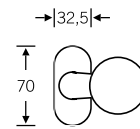

Plug-in handle for windows

34 1144

Lever handles for narrow-stile doors

09 1144 (in-line)
06 1144 (cranked)

Doorknob for narrow-stile doors

07 0846 (cranked)

Glass door fitting

13 4223 with 72 1144

4

Lever/knob sets

Doorknob for flush doors

Knob backplates

Aluminium X = 77 mm
Stainless steel X = 73 mm

Product codes for the lever/knob sets can be found on the following pages; for individual components, see page 328 ff.