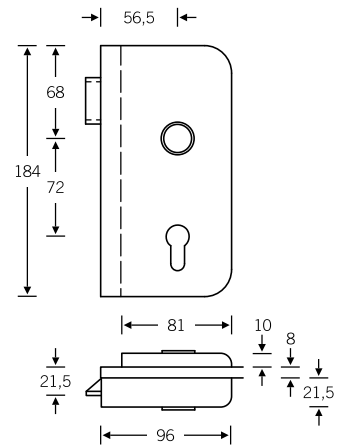

Plug-in handle for windows

34 1144

Lever handles for narrow-stile doors

09 1144 (in-line)
06 1144 (cranked)

Doorknob for narrow-stile doors

07 0846 (cranked)

Glass door fitting

13 4223 with 72 1144

4

Lever/knob sets

Doorknob for flush doors

Knob backplates

Aluminium X = 77 mm
Stainless steel X = 73 mm

Product codes for the lever/knob sets can be found on the following pages; for individual components, see page 328 ff.

Lever/lever sets

Broad backplate sets available upon request; for flush-fitted roses, see page 536 f.

- 12 1144 013 (N)
- 72 1144 613 (R)
- 76 1144 613 (R)

- 12 1144 047 (prv)
- 72 1144 614 (L)
- 76 1144 614 (L)

Window handles

- 34 1144 09030 (rose 27 × 62 × 10)
- 34 1144 09039 (rose 32.5 × 70 × 10)
- 34 1144 09034 (rose 25.5 × 60.5 flush-fitted)
- 34 1144 170 (lock adaptor RC 1–6)
- 34 1144 076 (lock adaptor with push-button RC 1–6)
- 34 1144 711 (plug-in handle for timber/metal profiles, Ø 30)
- 34 1144 751 (plug-in handle for PVC profiles, Ø 30)
- 34 1144 714 (plug-in handle, lock adaptor RC 1–6)
- 34 1144 717 (plug-in handle with push-button RC 1–6)