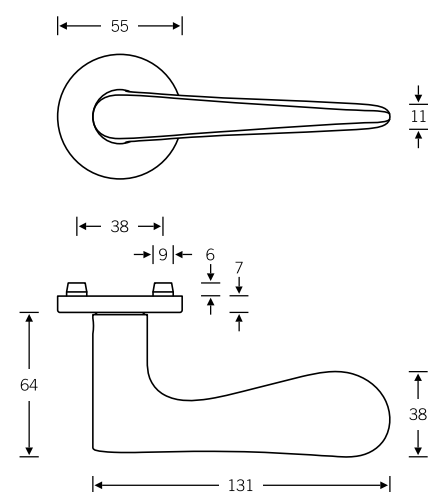

The FSB 1144 door handle is just as pleasing to the eye as it is to the hand. Jasper Morrison designed this door handle to be instantly recognisable as a tool meant for the hand. Your eyes relax and your hand takes over. Your thumb falls into place, your forefinger finds its hollow and your hand finds something substantial to grasp. This is precisely what the 'Four-Point Guide to Good Grip' drawn up by FSB and Otl Aicher calls for.

4

Lever/knob sets

Doorknob for flush doors

Knob backplates

Aluminium X = 77 mm
Stainless steel X = 73 mm

Product codes for the lever/knob sets can be found on the following pages; for individual components, see page 328 ff.

- 12 1144 029 (N)

WC sets

Broad backplate sets available upon request;
for flush-fitted roses, see page 536 f.

- 12 1144 019 (N)
- 72 1144 619 (R)
- 72 1144 620 (L)

- 15 1144 019 (N)

- 12 1144 011 (N)

- 12 1144 031 (N)

Window handles

- 34 1144 09030 (rose 27 × 62 × 10)
- 34 1144 09039 (rose 32.5 × 70 × 10)
- 34 1144 09034 (rose 25.5 × 60.5 flush-fitted)
- 34 1144 170 (lock adaptor RC 1–6)
- 34 1144 076 (lock adaptor with push-button RC 1–6)
- 34 1144 711 (plug-in handle for timber/metal profiles, Ø 30)
- 34 1144 751 (plug-in handle for PVC profiles, Ø 30)
- 34 1144 714 (plug-in handle, lock adaptor RC 1–6)
- 34 1144 717 (plug-in handle with push-button RC 1–6)