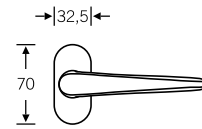

Lever handles for narrow-stile doors

09 1144 (in-line)
06 1144 (cranked)