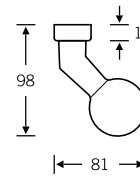

Plug-in handle for windows

34 1144

Lever handles for narrow-stile doors

09 1144 (in-line)
06 1144 (cranked)

Doorknob for narrow-stile doors

07 0846 (cranked)

Glass door fitting

13 4223 with 72 1144

4

Lever/knob sets

Doorknob for flush doors

Knob backplates

Aluminium X = 77 mm
Stainless steel X = 73 mm

Product codes for the lever/knob sets can be found on the following pages; for individual components, see page 328 ff.

Lever/lever sets

Broad backplate sets available upon request; for flush-fitted roses, see page 536 f.

- 12 1144 013 (N)
- 72 1144 613 (R)
- 76 1144 613 (R)

- 12 1144 047 (prv)
- 72 1144 614 (L)
- 76 1144 614 (L)

Window handles

- 34 1144 09030 (rose 27 × 62 × 10)
- 34 1144 09039 (rose 32.5 × 70 × 10)
- 34 1144 09034 (rose 25.5 × 60.5 flush-fitted)
- 34 1144 170 (lock adaptor RC 1–6)
- 34 1144 076 (lock adaptor with push-button RC 1–6)
- 34 1144 711 (plug-in handle for timber/metal profiles, Ø 30)
- 34 1144 751 (plug-in handle for PVC profiles, Ø 30)
- 34 1144 714 (plug-in handle, lock adaptor RC 1–6)
- 34 1144 717 (plug-in handle with push-button RC 1–6)