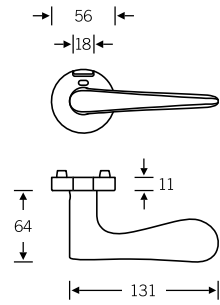

Lever handle with privacy function

12 1144

Push-button lock, see page 526 ff.