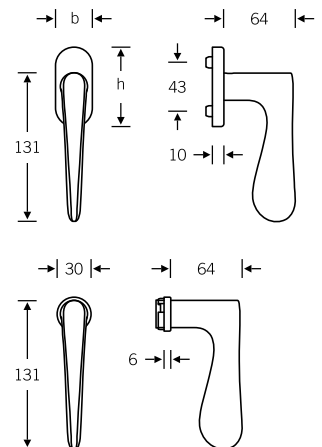

Window handle

Plug-in handle for windows

34 1144