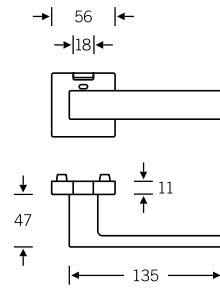

Lever handle with privacy function

12 1251

Push-button lock, see page 526 ff.