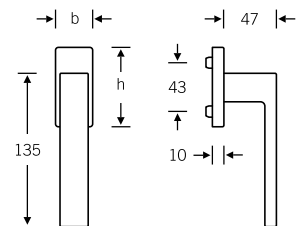

Design: Hartmut Weise

Other variants:
 – round roses
 – oval/angular backplates

Lever handle with privacy function

12 1251

Push-button lock, see page 526 ff.

Window handle

34 1251

4

Lever/lever sets

➤ 12 1251 041 (N)

➤ 12 1251 049 (prv)

Broad backplate sets available upon request

➤ 12 1251 001 (N)

➤ 12 1251 021 (N)

➤ 13 4220 042 (R) with
12 1241 041 (N)

➤ 13 4220 052 (L) with
12 1241 041 (N)

 12 1251 005 (N)

 12 1251 025 (N)

Window handles

34 1251 09032 (rose 27 × 62 × 10)
34 1251 09040 (rose 32.5 × 70 × 10)
34 1251 09036 (rose 25.5 × 60.5 flush-fitted)
34 1251 180 (lock adaptor RC 1–6)
34 1251 086 (lock adaptor with push-button RC1–6)

N = non-handed
prv = lever handle with privacy function
R = DIN RH, opening inwards
L = DIN LH, opening inwards
ILS = inactive-leaf set

 Female handles
 Plug-in handle for doors
 FSB ASL®

 FSB AGL®
 FS heavy-duty fitting
 EN 179 heavy-duty fitting