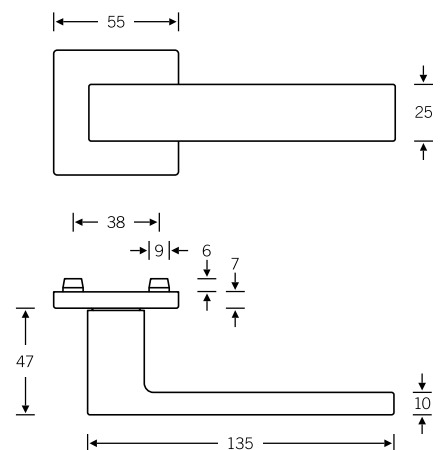

The FSB 1251 conjures up images of 'square, practical and good', though its design is best summed up in the words of the great master himself: 'Rectangular, no-frills design defined solely by proportional contrasts – a miniature architectural counterpart to soberly planned houses. Supreme manufacturing precision reinforces the design's clarity.' (Hartmut Weise)

Design: Hartmut Weise

Other variants:
– round roses
– oval/angular backplates