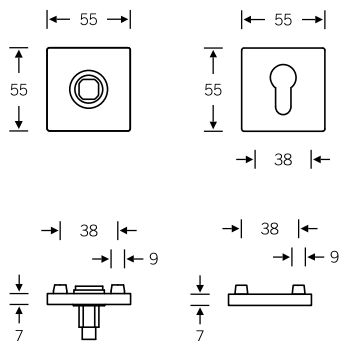

FSB ASL® kit

Square roses

■ Aluminium
■ Stainless steel
■ Bronze

12 1703 | 12 1704 ■ ■ ■

- 12 1703 001 (handle rose)
- 12 1704 00010 (key rose, PC)
- 12 1704 00002 (key rose, WL)
- 12 1704 00000 (key rose, blank)

12 1704 ■ ■ ■

12 1704 00054 (WC rose)

The unlocking device and indicator are available in the accessory bag, which must be ordered separately.

For accompanying accessory bags, see page 348 ff.