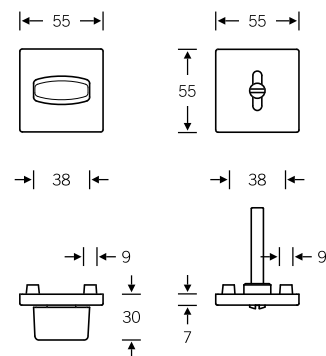

FSB ASL® kit

Square roses

■ Aluminium
■ Stainless steel
■ Bronze

12 1703 | 12 1704 ■ ■ ■

- 12 1703 001 (handle rose)
- 12 1704 00010 (key rose, PC)
- 12 1704 00002 (key rose, WL)
- 12 1704 00000 (key rose, blank)

12 1704 ■ ■ ■

12 1704 00054 (WC rose)

The unlocking device and indicator are available in the accessory bag, which must be ordered separately.

For accompanying accessory bags, see page 348 ff.