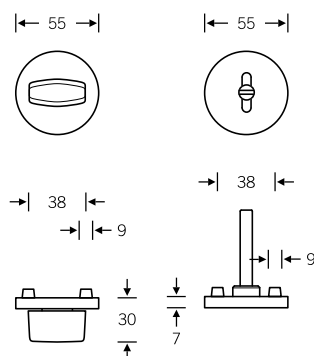

FSB ASL® kit

Round roses

■ Aluminium
■ Stainless steel
■ Bronze

12 1731 | 12 1735 ■ ■ ■

- 12 1731 001 (handle rose)
- 12 1735 00010 (key rose, PC)
- 12 1735 00002 (key rose, WL)
- 12 1735 00000 (key rose, blank)

12 1735 ■ ■ ■

12 1735 00054 (WC rose)

The unlocking device and indicator are available in the accessory bag, which must be ordered separately.

For accompanying accessory bags, see page 348 ff.