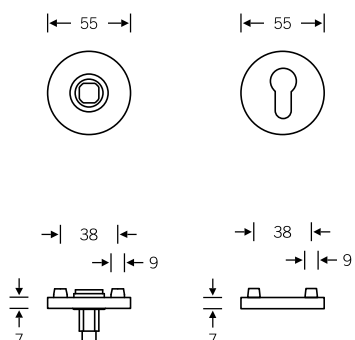

FSB ASL® kit

Round roses

■ Aluminium
■ Stainless steel
■ Bronze

12 1731 | 12 1735 ■ ■ ■

- 12 1731 001 (handle rose)
- 12 1735 00010 (key rose, PC)
- 12 1735 00002 (key rose, WL)
- 12 1735 00000 (key rose, blank)

12 1735 ■ ■ ■

12 1735 00054 (WC rose)

The unlocking device and indicator are available in the accessory bag, which must be ordered separately.

For accompanying accessory bags, see page 348 ff.