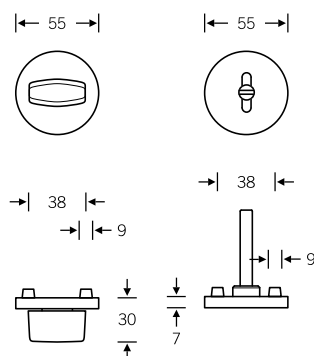

FSB ASL® kit

Round roses

■ Aluminium
■ Stainless steel
■ Bronze

12 1731 | 12 1735 ..... ■ ■ ■

- 12 1731 001 (handle rose)
- 12 1735 00010 (key rose, PC)
- 12 1735 00002 (key rose, WL)
- 12 1735 00000 (key rose, blank)

12 1735 ■ ■ ■

12 1735 00054 (WC rose)

The unlocking device and indicator are available in the accessory bag, which must be ordered separately.

For accompanying accessory bags, see page 348 ff.