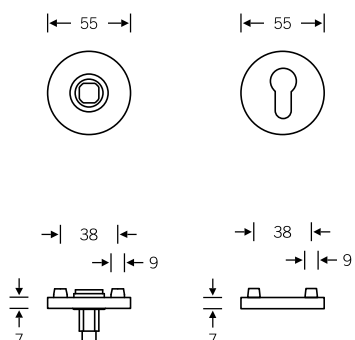

## Round roses

■ Aluminium  
■ Stainless steel  
■ Bronze

### 12 1731 | 12 1735 ..... ■ ■ ■

- 12 1731 001 (handle rose)
- 12 1735 00010 (key rose, PC)
- 12 1735 00002 (key rose, WL)
- 12 1735 00000 (key rose, blank)

### 12 1735 ■ ■ ■

12 1735 00054 (WC rose)

The unlocking device and indicator are available in the accessory bag, which must be ordered separately.

For accompanying accessory bags, see page 348 ff.