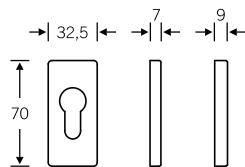

Fittings for narrow-stile doors

Slide-on and adhesive roses

- Aluminium
- Stainless steel
- Bronze

17 1765 

17 1765 000 (7 mm)
17 1765 001 (9 mm)

Slide-on rose

17 1766 

17 1766 000 (7 mm)
17 1766 001 (9 mm)

Slide-on rose

17 1768 | 17 1769 

17 1768 (3 mm)
17 1769 (7 mm)

Adhesive rose

17 1729 | 17 1730 

17 1729 (3 mm)
17 1730 (7 mm)

Adhesive rose

6c