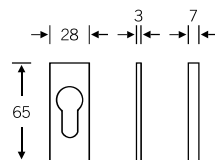

Fittings for narrow-stile doors

Slide-on and adhesive roses

- Aluminium
- Stainless steel
- Bronze

17 1765 

17 1765 000 (7 mm)
17 1765 001 (9 mm)

Slide-on rose

17 1766 

17 1766 000 (7 mm)
17 1766 001 (9 mm)

Slide-on rose

17 1768 | 17 1769 

17 1768 (3 mm)
17 1769 (7 mm)

Adhesive rose

17 1729 | 17 1730 

17 1729 (3 mm)
17 1730 (7 mm)

Adhesive rose

6c