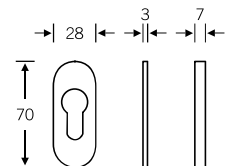

Fittings for narrow-stile doors

Slide-on and adhesive roses

- Aluminium
- Stainless steel
- Bronze

17 1765 

17 1765 000 (7 mm)
17 1765 001 (9 mm)

Slide-on rose

17 1766 

17 1766 000 (7 mm)
17 1766 001 (9 mm)

Slide-on rose

17 1768 | 17 1769 

17 1768 (3 mm)
17 1769 (7 mm)

Adhesive rose

17 1729 | 17 1730 

17 1729 (3 mm)
17 1730 (7 mm)

Adhesive rose

6c