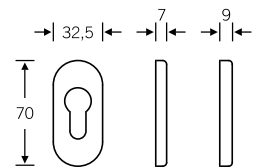

Fittings for narrow-stile doors

Slide-on and adhesive roses

- Aluminium
- Stainless steel
- Bronze

17 1765 

17 1765 000 (7 mm)
17 1765 001 (9 mm)

Slide-on rose

17 1766 

17 1766 000 (7 mm)
17 1766 001 (9 mm)

Slide-on rose

17 1768 | 17 1769 

17 1768 (3 mm)
17 1769 (7 mm)

Adhesive rose

17 1729 | 17 1730 

17 1729 (3 mm)
17 1730 (7 mm)

Adhesive rose

6c