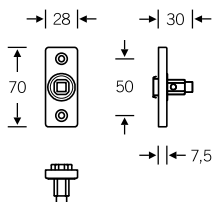

### 17 1758 | 17 1788

17 1758 100 (oval)  
 17 1788 100 (angular)  
 Square spindle 8 mm, without positive mechanism

17 1758

17 1788

### 17 1757 | 17 1778

17 1757 000 (oval)  
 17 1778 000 (angular)

17 1757

17 1778

### 17 1752

17 1752 110  
 Square spindle 8 mm, without positive mechanism

### 17 1755

17 1755 010

For fixing accessories, see page 767

Screw centres 50 mm,  
 suitable for M5 countersunk screws