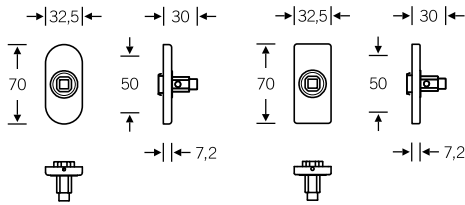

### 17 1758 | 17 1788

17 1758 100 (oval)  
 17 1788 100 (angular)  
 Square spindle 8 mm, without positive mechanism

17 1758

17 1788

### 17 1757 | 17 1778

17 1757 000 (oval)  
 17 1778 000 (angular)

17 1757

17 1778

### 17 1752

17 1752 110  
 Square spindle 8 mm, without positive mechanism

### 17 1755

17 1755 010

For fixing accessories, see page 767

Screw centres 50 mm,  
 suitable for M5 countersunk screws