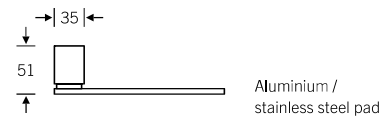

Fittings for entrance doors

Push/pull pad handles

- Aluminium
- Stainless steel
- Bronze

61 6108

Aluminium bracket | stainless steel pad
M8 fixing

61 6181

61 6181 00062

Screw hole \varnothing 8.5 mm (base)
For fixing accessories, see page 769 ff.