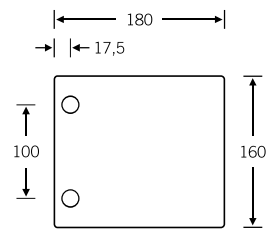

Fittings for entrance doors

Push/pull pad handles

- Aluminium
- Stainless steel
- Bronze

61 6108

Aluminium bracket | stainless steel pad
M8 fixing

61 6181

61 6181 00062

Screw hole \varnothing 8.5 mm (base)
For fixing accessories, see page 769 ff.