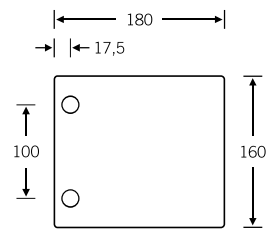

Fittings for entrance doors

Push/pull pad handles

- Aluminium
- Stainless steel
- Bronze

61 6108 ■

Aluminium bracket | stainless steel pad
M8 fixing

61 6181 ■

61 6181 00062

Screw hole \varnothing 8.5 mm (base)
For fixing accessories, see page 769 ff.