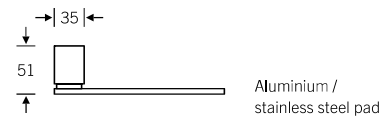

Fittings for entrance doors

Push/pull pad handles

- Aluminium
- Stainless steel
- Bronze

61 6108 ■

Aluminium bracket | stainless steel pad
M8 fixing

61 6181 ■

61 6181 00062

Screw hole \varnothing 8.5 mm (base)
For fixing accessories, see page 769 ff.