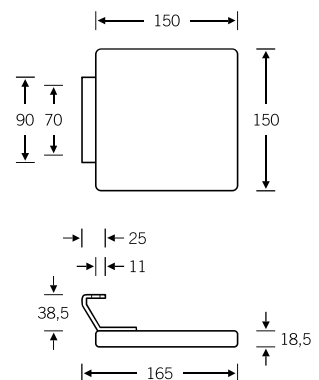

Fittings for entrance doors

Push/pull pad handles

- Aluminium
- Stainless steel
- Bronze

61 6184

61 6184 00062

Black anodised aluminium pad
Screw hole \varnothing 8.5 mm (base)

61 6254

61 6254 00062

Screw hole \varnothing 8.5 mm (base)
For fixing accessories, see page 769 ff.

8a