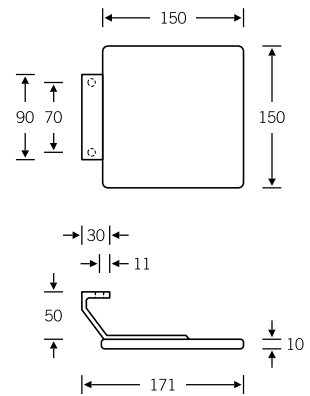

Fittings for entrance doors

Push/pull pad handles

- Aluminium
- Stainless steel
- Bronze

61 6184

61 6184 00062

Black anodised aluminium pad
Screw hole \varnothing 8.5 mm (base)

61 6254

61 6254 00062

Screw hole \varnothing 8.5 mm (base)
For fixing accessories, see page 769 ff.

8a