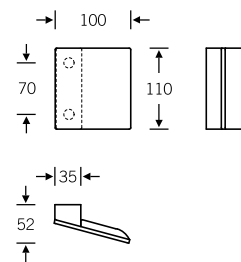

Fittings for entrance doors

S-Flat series push/pull pad handles

- Aluminium
- Stainless steel
- Bronze

61 6186 ■

Design: Hartmut Weise

Silver-grey powder-coated brackets
M8 fixing

61 6187 | 61 6188 ■

Design: Hartmut Weise