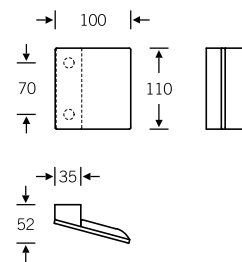

Fittings for entrance doors

S-Flat series push/pull pad handles

- Aluminium
- Stainless steel
- Bronze

61 6186 ■

Design: Hartmut Weise

Silver-grey powder-coated brackets
M8 fixing

61 6187 | 61 6188 ■

Design: Hartmut Weise