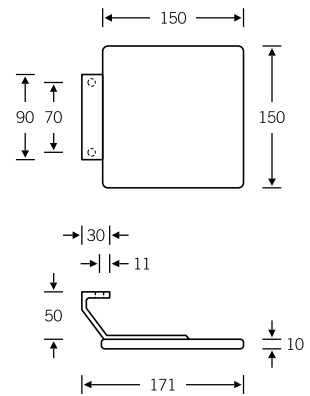

# Fittings for entrance doors

## Push/pull pad handles

- Aluminium
- Stainless steel
- Bronze

61 6184

61 6184 00062

Black anodised aluminium pad  
Screw hole  $\varnothing$  8.5 mm (base)

61 6254

61 6254 00062

Screw hole  $\varnothing$  8.5 mm (base)  
For fixing accessories, see page 769 ff.