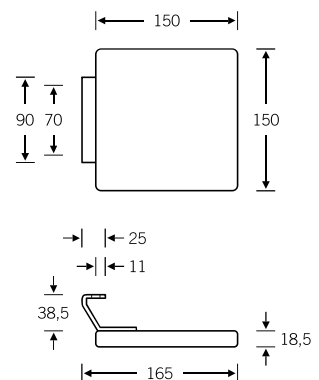

## Push/pull pad handles

- Aluminium
- Stainless steel
- Bronze

61 6184

61 6184 00062

Black anodised aluminium pad  
Screw hole  $\varnothing$  8.5 mm (base)

61 6254

61 6254 00062

Screw hole  $\varnothing$  8.5 mm (base)  
For fixing accessories, see page 769 ff.