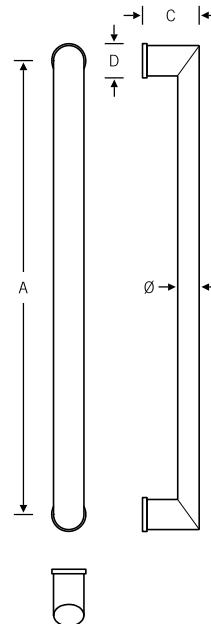

Fittings for entrance doors

Oval door pull

- Aluminium
- Stainless steel
- Bronze

66 6542 ■

| Product code | A | ∅ | C | D | S |
|--------------|-----|---------|----|----|----|
| 66 6542 030 | 300 | 30 × 15 | 60 | 35 | 48 |
| 66 6542 060 | 600 | 40 × 28 | 75 | 45 | 55 |

Matching FSB 1107 and FSB 1108
M8 fixing
S = safety clearance (see page 690)

8a