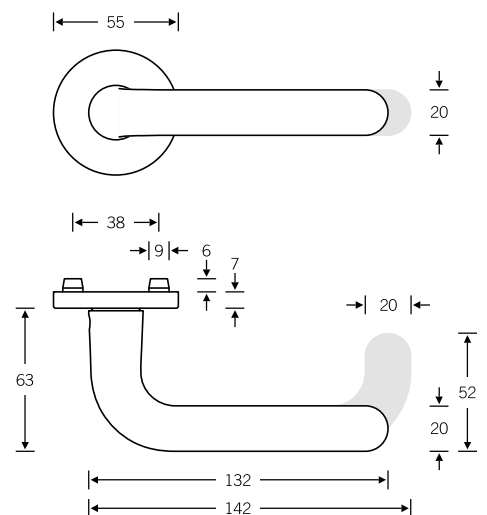

EN 179 model: FSB 1146  
Lever handle with return-to-door

Other variants:  
– square roses  
– oval/angular backplates

Lever handle with privacy function

12 1147

Push-button lock, see page 526 ff.

Plug-in handle for doors

## Lever/knob sets

Doorknob for flush doors

Knob backplates

Aluminium X = 77 mm  
Stainless steel X = 73 mm

Product codes for the lever/knob sets can be found on the following pages; for individual components, see page 328 ff.

## WC sets

Broad backplate sets available upon request;  
for flush-fitted roses, see page 536 f.

- 12 1147 019 (N)
- 72 1147 619 (R)
- 72 1147 620 (L)

- 15 1147 019 (N)

- 12 1147 011 (N)
- 72 1147 611 (R)
- 72 1147 612 (L)

## Window handles

- 34 1147 09030 (rose 27 × 62 × 10)
- 34 1147 09039 (rose 32.5 × 70 × 10)
- 34 1147 09034 (rose 25.5 × 60.5 flush-fitted)
- 34 1147 170 (lock adaptor RC 1–6)
- 34 1147 076 (lock adaptor with push-button RC 1–6)
- 34 1147 711 (plug-in handle for timber/metal profiles, Ø 30)
- 34 1147 751 (plug-in handle for PVC profiles, Ø 30)
- 34 1146 011 (lifting/sliding door handle)