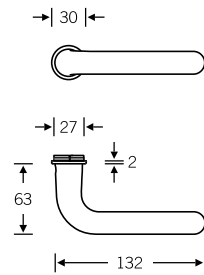

Plug-in handle for doors

15 1147