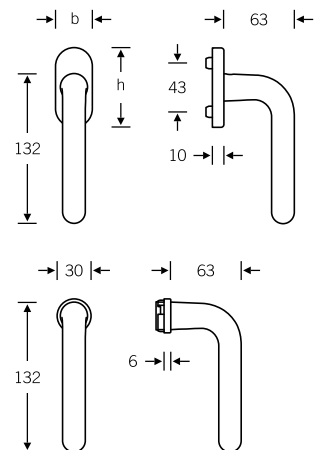

Window handle

Plug-in handle for windows

34 1147