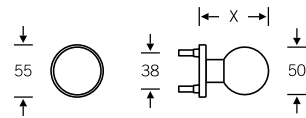

## Glass door fitting

13 4223 with 72 1147

4

## Lever/knob sets

Doorknob for flush doors

Knob backplates

Aluminium X = 77 mm  
Stainless steel X = 73 mm

Product codes for the lever/knob sets can be found on the following pages; for individual components, see page 328 ff.