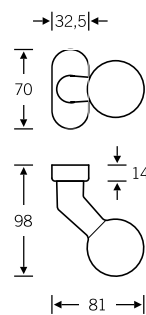

## Glass door fitting

13 4223 with 72 1147

4

## Lever/knob sets

Doorknob for flush doors

Knob backplates

Aluminium X = 77 mm  
Stainless steel X = 73 mm

Product codes for the lever/knob sets can be found on the following pages; for individual components, see page 328 ff.

## Lever/lever sets

Broad backplate sets available upon request; for flush-fitted roses, see page 536 f.

- 🔑 12 1147 013 (N)
- 🔑 72 1147 613 (R)
- 🔑 76 1147 613 (R)
- 🔑 79 1146 613 (R)

- 🔑 12 1147 047 (prv)
- 🔑 72 1147 614 (L)
- 🔑 76 1147 614 (L)
- 🔑 79 1146 614 (L)

## Window handles

- 34 1147 09030 (rose 27 × 62 × 10)
- 34 1147 09039 (rose 32.5 × 70 × 10)
- 34 1147 09034 (rose 25.5 × 60.5 flush-fitted)
- 34 1147 170 (lock adaptor RC 1–6)
- 34 1147 076 (lock adaptor with push-button RC 1–6)
- 34 1147 711 (plug-in handle for timber/metal profiles, Ø 30)
- 34 1147 751 (plug-in handle for PVC profiles, Ø 30)
- 34 1146 011 (lifting/sliding door handle)