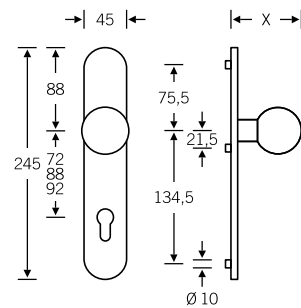

## Glass door fitting

13 4223 with 72 1147

4

## Lever/knob sets

Doorknob for flush doors

Knob backplates

Aluminium X = 77 mm  
Stainless steel X = 73 mm

Product codes for the lever/knob sets can be found on the following pages; for individual components, see page 328 ff.

## Lever/lever sets

Broad backplate sets available upon request; for flush-fitted roses, see page 536 f.

- 🔑 12 1147 013 (N)
- 🔑 72 1147 613 (R)
- 🔑 76 1147 613 (R)
- 🔑 79 1146 613 (R)

- 🔑 12 1147 047 (prv)
- 🔑 72 1147 614 (L)
- 🔑 76 1147 614 (L)
- 🔑 79 1146 614 (L)

## Window handles

- 34 1147 09030 (rose 27 × 62 × 10)
- 34 1147 09039 (rose 32.5 × 70 × 10)
- 34 1147 09034 (rose 25.5 × 60.5 flush-fitted)
- 34 1147 170 (lock adaptor RC 1–6)
- 34 1147 076 (lock adaptor with push-button RC 1–6)
- 34 1147 711 (plug-in handle for timber/metal profiles, Ø 30)
- 34 1147 751 (plug-in handle for PVC profiles, Ø 30)
- 34 1146 011 (lifting/sliding door handle)