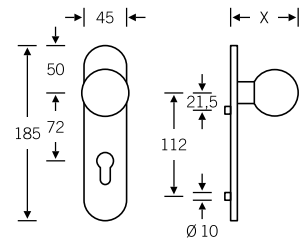

## Glass door fitting

13 4223 with 72 1147

4

## Lever/knob sets

Doorknob for flush doors

Knob backplates

Aluminium X = 77 mm  
Stainless steel X = 73 mm

Product codes for the lever/knob sets can be found on the following pages; for individual components, see page 328 ff.

## Lever/lever sets

Broad backplate sets available upon request; for flush-fitted roses, see page 536 f.

- 🔑 12 1147 013 (N)
- 🔑 72 1147 613 (R)
- 🔑 76 1147 613 (R)
- 🔑 79 1146 613 (R)

- 🔑 12 1147 047 (prv)
- 🔑 72 1147 614 (L)
- 🔑 76 1147 614 (L)
- 🔑 79 1146 614 (L)

## Window handles

- 34 1147 09030 (rose 27 × 62 × 10)
- 34 1147 09039 (rose 32.5 × 70 × 10)
- 34 1147 09034 (rose 25.5 × 60.5 flush-fitted)
- 34 1147 170 (lock adaptor RC 1–6)
- 34 1147 076 (lock adaptor with push-button RC 1–6)
- 34 1147 711 (plug-in handle for timber/metal profiles, Ø 30)
- 34 1147 751 (plug-in handle for PVC profiles, Ø 30)
- 34 1146 011 (lifting/sliding door handle)