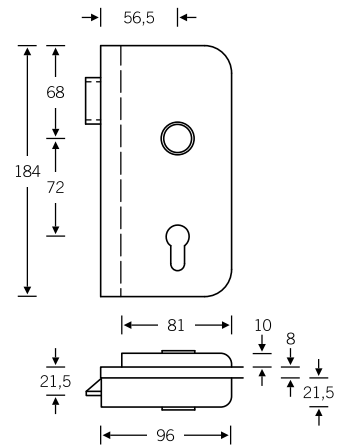

09 1147 (in-line)

Option with return-to-door:  
09 1146 (in-line, EN 179)  
06 1146 (cranked, EN 179)  
See page 208

Doorknob  
for narrow-stile doors

07 0846 (cranked)

## Glass door fitting

13 4223 with 72 1147

4

## Lever/knob sets

Doorknob for flush doors

Knob backplates

Aluminium X = 77 mm  
Stainless steel X = 73 mm

Product codes for the lever/knob sets can be found on the following pages; for individual components, see page 328 ff.