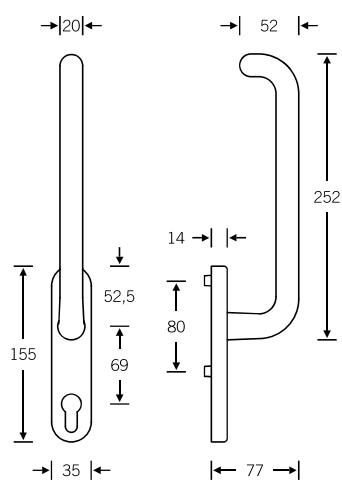

Lifting/sliding door handle

34 1146 011

For more variants, see page 447