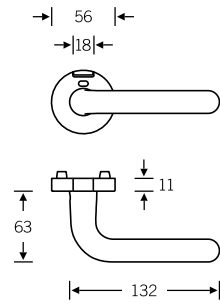

EN 179 model: FSB 1146  
Lever handle with return-to-door

Other variants:  
– square roses  
– oval/angular backplates

Lever handle with privacy function

12 1147

Push-button lock, see page 526 ff.

Plug-in handle for doors

## Lever/knob sets

Doorknob for flush doors

Knob backplates

Aluminium X = 77 mm  
Stainless steel X = 73 mm

Product codes for the lever/knob sets can be found on the following pages; for individual components, see page 328 ff.

## Lever/lever sets

Broad backplate sets available upon request; for flush-fitted roses, see page 536 f.

- 🔑 12 1147 013 (N)
- 🔑 72 1147 613 (R)
- 🔑 76 1147 613 (R)
- 🔑 79 1146 613 (R)

- 🔑 12 1147 047 (prv)
- 🔑 72 1147 614 (L)
- 🔑 76 1147 614 (L)
- 🔑 79 1146 614 (L)

## Window handles

- 34 1147 09030 (rose 27 × 62 × 10)
- 34 1147 09039 (rose 32.5 × 70 × 10)
- 34 1147 09034 (rose 25.5 × 60.5 flush-fitted)
- 34 1147 170 (lock adaptor RC 1–6)
- 34 1147 076 (lock adaptor with push-button RC 1–6)
- 34 1147 711 (plug-in handle for timber/metal profiles, Ø 30)
- 34 1147 751 (plug-in handle for PVC profiles, Ø 30)
- 34 1146 011 (lifting/sliding door handle)