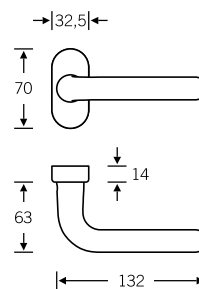

09 1147 (in-line)

Option with return-to-door:
09 1146 (in-line, EN 179)
06 1146 (cranked, EN 179)
See page 208