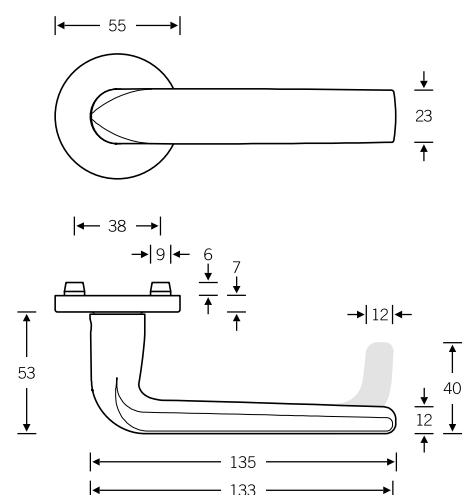

FSB pays tribute to the revered Ludwig Mies van der Rohe with this design. The FSB 1267 is more than just a replica of an original Mies van der Rohe lever handle, however. While retaining the formal thrust of its forebears, our interpretation also conforms to present-day standards and the requirements of modern architecture – now in stainless steel.

Design: Hartmut Weise

 EN 179 model: FSB 1268
 Lever handle with return-to-door

Other variants:
 – square roses
 – oval/angular backplates

Lever handle with privacy function

12 1267

Push-button lock, see page 526 ff.

Doorknob for narrow-stile doors

07 0809 (cranked)

Lever/lever sets

Broad backplate sets available upon request; for flush-fitted roses, see page 536 f.

- 🔑 12 1267 013 (N)
- 🔑 72 1267 613 (R)
- 🔑 76 1267 613 (R)
- 🔑 79 1268 613 (R)

WC sets

Broad backplate sets available upon request; for flush-fitted roses, see page 536 f.

- 12 1267 019 (N)
- 72 1267 619 (R)
- 72 1267 620 (L)

- 15 1267 019 (N)

- 12 1267 011 (N)
- 72 1267 611 (R)
- 72 1267 612 (L)