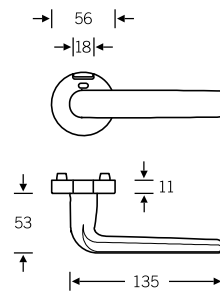

Design: Hartmut Weise

 EN 179 model: FSB 1268
 Lever handle with return-to-door

Other variants:
 – square roses
 – oval/angular backplates

Lever handle with privacy function

12 1267

Push-button lock, see page 526 ff.

Plug-in handle for doors

15 1267

Window handle

Plug-in handle for windows

34 1267

Custom-coordinated lifting/sliding door handle available upon request, see page 10

Lever handles for narrow-stile doors

09 1268 (in-line, EN 179)
06 1268 (cranked, EN 179)

Doorknob for narrow-stile doors

07 0809 (cranked)

Lever/lever sets

Broad backplate sets available upon request; for flush-fitted roses, see page 536 f.

- 🔑 12 1267 013 (N)
- 🔑 72 1267 613 (R)
- 🔑 76 1267 613 (R)
- 🔑 79 1268 613 (R)

WC sets

Broad backplate sets available upon request; for flush-fitted roses, see page 536 f.

- 12 1267 019 (N)
- 72 1267 619 (R)
- 72 1267 620 (L)

- 15 1267 019 (N)

- 12 1267 011 (N)
- 72 1267 611 (R)
- 72 1267 612 (L)