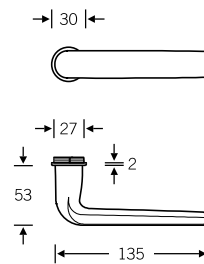

Plug-in handle for doors

15 1267