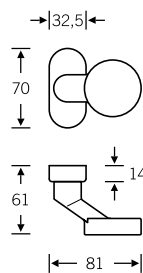

Design: Hartmut Weise

 EN 179 model: FSB 1268
 Lever handle with return-to-door

Other variants:
 – square roses
 – oval/angular backplates

Lever handle with privacy function

12 1267

Push-button lock, see page 526 ff.

Plug-in handle for doors

15 1267

Window handle

Plug-in handle for windows

34 1267

Custom-coordinated lifting/sliding door handle available upon request, see page 10

Lever handles for narrow-stile doors

09 1268 (in-line, EN 179)
06 1268 (cranked, EN 179)

Doorknob for narrow-stile doors

07 0809 (cranked)

Lever/lever sets

Broad backplate sets available upon request; for flush-fitted roses, see page 536 f.

- 🔑 12 1267 013 (N)
- 🔑 72 1267 613 (R)
- 🔑 76 1267 613 (R)
- 🔑 79 1268 613 (R)

WC sets

Broad backplate sets available upon request; for flush-fitted roses, see page 536 f.

- 12 1267 019 (N)
- 72 1267 619 (R)
- 72 1267 620 (L)

- 15 1267 019 (N)

- 12 1267 011 (N)
- 72 1267 611 (R)
- 72 1267 612 (L)