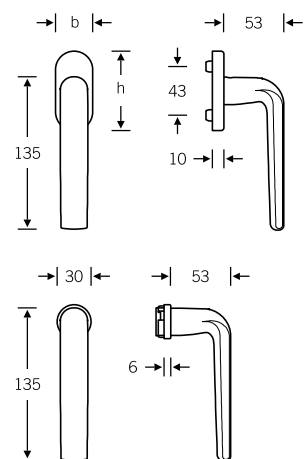

Plug-in handle for doors

15 1267

Window handle

Plug-in handle for windows

34 1267

Custom-coordinated lifting/sliding door handle available upon request, see page 10

Lever handles for narrow-stile doors

09 1268 (in-line, EN 179)
06 1268 (cranked, EN 179)

Doorknob for narrow-stile doors

07 0809 (cranked)

Lever/lever sets

Broad backplate sets available upon request; for flush-fitted roses, see page 536 f.

- 🔑 12 1267 013 (N)
- 🔑 72 1267 613 (R)
- 🔑 76 1267 613 (R)
- 🔑 79 1268 613 (R)

- 17 1757

Lever/knob sets

Broad backplate sets available upon request; for flush-fitted roses, see page 536 f.

- 12 1267 017 (N)
- 72 1267 617 (R)
- 76 1267 617 (R)
- 79 1268 617 (R)
- 79 1268 619 (ILS)
- 72 1267 618 (L)
- 76 1267 618 (L)
- 79 1268 618 (L)

WC sets

Broad backplate sets available upon request; for flush-fitted roses, see page 536 f.

- 12 1267 019 (N)
- 72 1267 619 (R)
- 72 1267 620 (L)

- 15 1267 019 (N)

- 12 1267 011 (N)
- 72 1267 611 (R)
- 72 1267 612 (L)