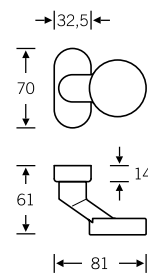

## Glass door fitting

13 4220 with 10 1271

4

## WC sets

Broad backplate sets available upon request;  
for flush-fitted roses, see page 536 f.

- 12 1271 019 (N)
- 72 1271 619 (R)
- 72 1271 620 (L)

- 15 1271 019 (N)

- 12 1271 005 (N)
- 72 1271 605 (R)
- 72 1271 606 (L)

## Window handles

- 34 1271 09030 (rose 27 × 62 × 10)
- 34 1271 09039 (rose 32.5 × 70 × 10)
- 34 1271 09034 (rose 25.5 × 60.5 flush-fitted)
- 34 1271 170 (lock adaptor RC 1–6)
- 34 1271 076 (lock adaptor with push-button RC 1–6)
- 34 1271 711 (plug-in handle for timber/metal profiles, Ø 30)
- 34 1271 751 (plug-in handle for PVC profiles, Ø 30)