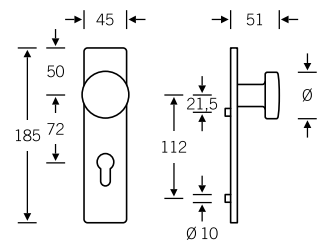

Product codes for the lever/knob sets can be found on the following pages; for individual components, see page 328 ff.