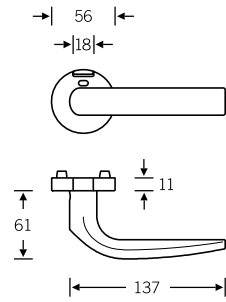

Design: Jürgen Engel

 EN 179 model: FSB 1272  
 Lever handle with return-to-door

Other variants:  
 – square roses  
 – oval/angular backplates

Lever handle with privacy function

12 1271

Push-button lock, see page 526 ff.

## Glass door fitting

13 4220 with 10 1271

4

## WC sets

Broad backplate sets available upon request;  
for flush-fitted roses, see page 536 f.

- 12 1271 019 (N)
- 72 1271 619 (R)
- 72 1271 620 (L)

- 15 1271 019 (N)

- 12 1271 005 (N)
- 72 1271 605 (R)
- 72 1271 606 (L)

## Window handles

- 34 1271 09030 (rose 27 × 62 × 10)
- 34 1271 09039 (rose 32.5 × 70 × 10)
- 34 1271 09034 (rose 25.5 × 60.5 flush-fitted)
- 34 1271 170 (lock adaptor RC 1–6)
- 34 1271 076 (lock adaptor with push-button RC 1–6)
- 34 1271 711 (plug-in handle for timber/metal profiles, Ø 30)
- 34 1271 751 (plug-in handle for PVC profiles, Ø 30)