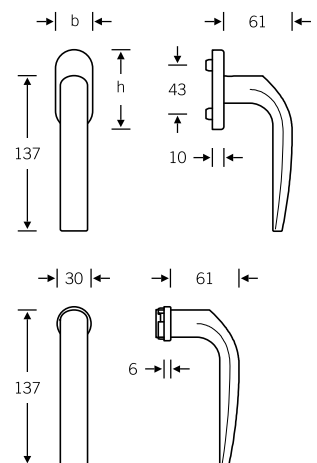

Plug-in handle for doors

15 1271

Window handle

Plug-in handle for windows

34 1271

Lever handles for narrow-stile doors

06 1272 (cranked, EN 179)

Doorknob for narrow-stile doors

## Glass door fitting

13 4220 with 10 1271

4

## WC sets

Broad backplate sets available upon request;  
for flush-fitted roses, see page 536 f.

- 12 1271 019 (N)
- 72 1271 619 (R)
- 72 1271 620 (L)

- 15 1271 019 (N)

- 12 1271 005 (N)
- 72 1271 605 (R)
- 72 1271 606 (L)

## Window handles

- 34 1271 09030 (rose 27 × 62 × 10)
- 34 1271 09039 (rose 32.5 × 70 × 10)
- 34 1271 09034 (rose 25.5 × 60.5 flush-fitted)
- 34 1271 170 (lock adaptor RC 1–6)
- 34 1271 076 (lock adaptor with push-button RC 1–6)
- 34 1271 711 (plug-in handle for timber/metal profiles, Ø 30)
- 34 1271 751 (plug-in handle for PVC profiles, Ø 30)