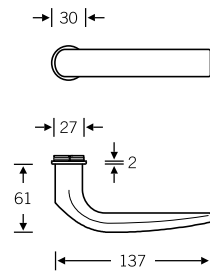

Plug-in handle for doors

15 1271