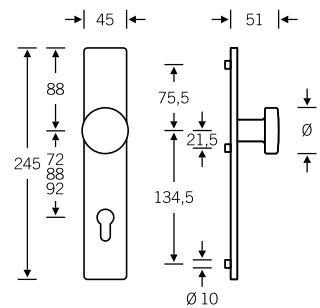

Product codes for the lever/knob sets can be found on the following pages; for individual components, see page 328 ff.