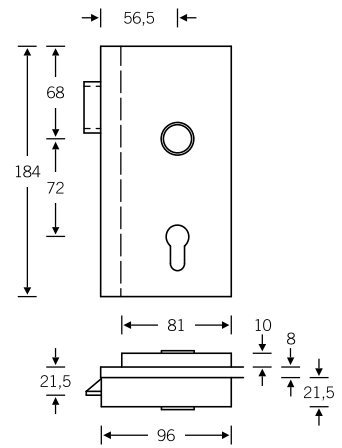

Plug-in handle for doors

15 1271

Window handle

Plug-in handle for windows

34 1271

Lever handles for narrow-stile doors

06 1272 (cranked, EN 179)

Doorknob for narrow-stile doors

## Glass door fitting

13 4220 with 10 1271

4

## Window handles

- 34 1271 09030 (rose 27 × 62 × 10)
- 34 1271 09039 (rose 32.5 × 70 × 10)
- 34 1271 09034 (rose 25.5 × 60.5 flush-fitted)
- 34 1271 170 (lock adaptor RC 1–6)
- 34 1271 076 (lock adaptor with push-button RC 1–6)
- 34 1271 711 (plug-in handle for timber/metal profiles, Ø 30)
- 34 1271 751 (plug-in handle for PVC profiles, Ø 30)