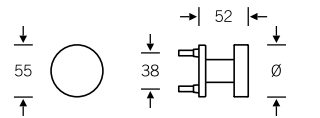

Product codes for the lever/knob sets can be found on the following pages; for individual components, see page 328 ff.