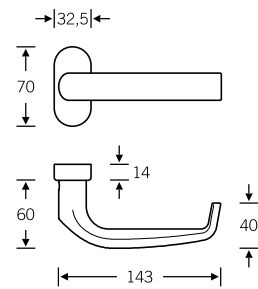

Plug-in handle for doors

15 1271

Window handle

Plug-in handle for windows

34 1271

Lever handles for narrow-stile doors

06 1272 (cranked, EN 179)

Doorknob for narrow-stile doors

## Glass door fitting

13 4220 with 10 1271

4

## WC sets

Broad backplate sets available upon request;  
for flush-fitted roses, see page 536 f.

- 12 1271 019 (N)
- 72 1271 619 (R)
- 72 1271 620 (L)

- 15 1271 019 (N)

- 12 1271 005 (N)
- 72 1271 605 (R)
- 72 1271 606 (L)

## Window handles

- 34 1271 09030 (rose 27 × 62 × 10)
- 34 1271 09039 (rose 32.5 × 70 × 10)
- 34 1271 09034 (rose 25.5 × 60.5 flush-fitted)
- 34 1271 170 (lock adaptor RC 1–6)
- 34 1271 076 (lock adaptor with push-button RC 1–6)
- 34 1271 711 (plug-in handle for timber/metal profiles, Ø 30)
- 34 1271 751 (plug-in handle for PVC profiles, Ø 30)