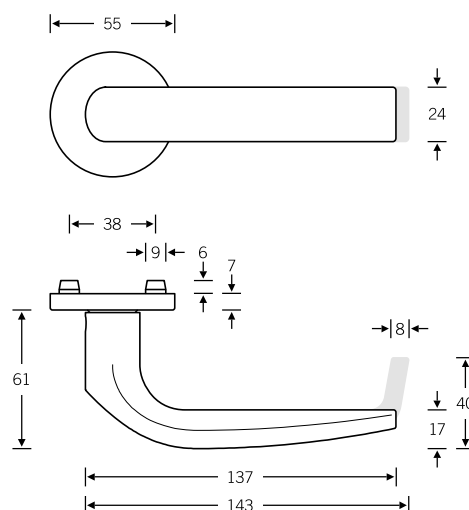

Architect Jürgen Engel has come up with a collection of door and window handles that are single-mindedly geared towards the needs of modern civic/commercial construction and are conducive to a maximum in visual continuity. Conspicuously, the geometry of the various door handles is virtually identical to that of the window handles. With its flat curving front face and gently rounded area at the back, the FSB 1271 fuses precision and comfort.

Design: Jürgen Engel

EN 179 model: FSB 1272
Lever handle with return-to-door

Other variants:
– square roses
– oval/angular backplates