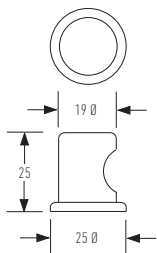

HB 2260 Knob