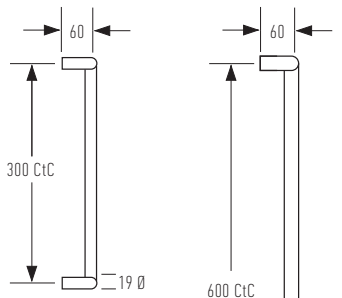

**halliday
baillie**

HB2200 SERIES OFFSET D PULLS

HB2237, HB2247

Extending the flexibility of the HB2200 Series solid brass D Pulls, the HB2237 and HB2247 Offset D Pulls, allow installation on bi-parting doors and where narrow stiles on a door would leave a straight D Pull too close to the frame. Offset pulls are ideal for allowing extra hand room, and make a design statement in their own right.

Milled in solid brass, Offset D Pulls come in two centre to centre 300mm and 600mm lengths and are available in 4 finishes Aged Brass, Polished Brass, Satin Brass, and Black Chrome. Please note that all brass finishes are unlacquered and will age gracefully over time. Pulls come with a variety of fixing sets as below, along with a matching HB2260 Knob, as an option for single side fixing.

All D Pulls are sold with an additional solid brass rose. Installation of the rose is optional depending on your aesthetic, but it is strongly recommend for use on soft wood timbers such as cedar and pine.

Center to Center length : 300mm & 600mm
Projection : 60mm (without rose)

Available in selected finishes including Aged Brass, Polished Brass, Satin Brass, and Black Chrome.

HB 2237 : Offset D Pull 300mm Long, 19mm Rod
HB 2247 : Offset D Pull 600mm Long, 19mm Rod
HB 2260 : Knob, Single Side Knob for 19mm Rod
For non-offset versions please see standard series D Pulls

HB 2220 19mm AFace : Aluminium Face Fix Kit, HB2200 Series, 19mm Rod
HB 2220 19mm BtB : Back to Back Kit, HB 2200 Series 19mm Rod
HB 2220 19mm Face : Face Fix Kit, HB 2200 Series 19mm Rod
HB 2220 19mm GBtB : Glass Back to Back Fix Kit, HB2200 Series 19mm Rod
HB 2220 19mm TF : Through Fix Kit, HB2200 Series 19mm Rod

HB 2237

Brass rose: can be installed with or without brass rose.