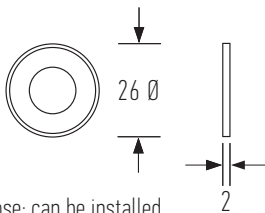

HB 2260 Knob

Brass rose: can be installed with or without brass rose.

Designed and manufactured in New Zealand. For more information, installation templates, and measured drawings of this product and others please visit : www.hallidaybaillie.com or contact your authorized Halliday + Baillie dealer. All information subject to change.