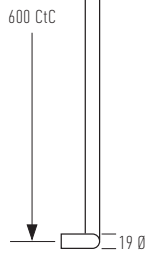

**halliday
baillie**

HB2200 SERIES OFFSET D PULLS

HB2237, HB2247

Extending the flexibility of the HB2200 Series solid brass D Pulls, the HB2237 and HB2247 Offset D Pulls, allow installation on bi-parting doors and where narrow stiles on a door would leave a straight D Pull too close to the frame. Offset pulls are ideal for allowing extra hand room, and make a design statement in their own right.

Milled in solid brass, Offset D Pulls come in two centre to centre 300mm and 600mm lengths and are available in 4 finishes Aged Brass, Polished Brass, Satin Brass, and Black Chrome. Please note that all brass finishes are unlacquered and will age gracefully over time. Pulls come with a variety of fixing sets as below, along with a matching HB2260 Knob, as an option for single side fixing.

All D Pulls are sold with an additional solid brass rose. Installation of the rose is optional depending on your aesthetic, but it is strongly recommend for use on soft wood timbers such as cedar and pine.

Center to Center length : 300mm & 600mm
Projection : 60mm (without rose)

Available in selected finishes including Aged Brass, Polished Brass, Satin Brass, and Black Chrome.

HB 2237 : Offset D Pull 300mm Long, 19mm Rod
HB 2247 : Offset D Pull 600mm Long, 19mm Rod
HB 2260 : Knob, Single Side Knob for 19mm Rod
For non-offset versions please see standard series D Pulls

HB 2220 19mm AFace : Aluminium Face Fix Kit, HB2200 Series, 19mm Rod
HB 2220 19mm BtB : Back to Back Kit, HB 2200 Series 19mm Rod
HB 2220 19mm Face : Face Fix Kit, HB 2200 Series 19mm Rod
HB 2220 19mm GBtB : Glass Back to Back Fix Kit, HB2200 Series 19mm Rod
HB 2220 19mm TF : Through Fix Kit, HB2200 Series 19mm Rod

HB 2247

Brass rose: can be installed with or without brass rose.