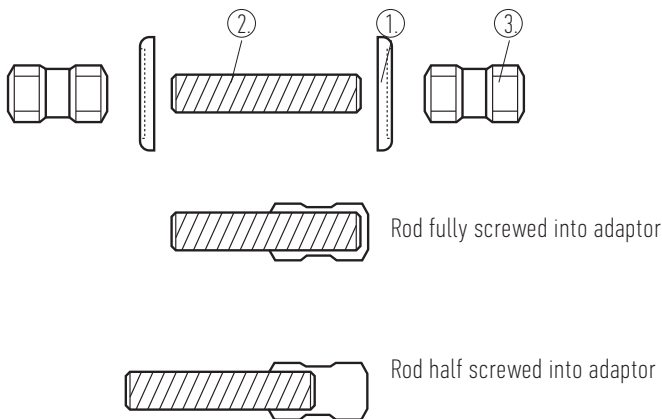

**halliday
baillie**

HB 2220 & HB 2330 Series Fix Kit Rods

Fixing sets for the Halliday + Baillie D Pulls are designed for multiple door types and thicknesses. Across the range we have sets that can accommodate single side (face) fix, back to back fix, glass back to back fix, glass single side fix, aluminum single side fix, and through fix options. All sets ship with solid brass roses which are optional for installation. For use with soft wood doors like cedar and pine we recommend installation with the rose, particularly as the pull length increases. Installing with the rose helps limit deflection, and potential 'dig' of the sharp edge of the pull into a soft timber door.

Sets also accommodate a wide range of door thicknesses. Different threaded rods can be ordered, therefore providing door thicknesses for order is recommended.

We have four standard threaded rod sizes in stock and minimum and maximum door thicknesses for each are below. Each rod length can accommodate a range of thicknesses depending on how far the rod is inserted into the fixing adaptor as per the diagram to the left. We recommend at least 8mm (half the length of the adaptor) of rod is inserted on each side to ensure suitable connection. For doors smaller or larger than the thicknesses below, please contact your local Halliday + Baillie representative for a customised solution.

40mm Rod : Doors between 8mm and 24mm (used in the glass door sets)

50mm Rod : Doors between 18mm and 34mm

60mm Rod : Doors between 28mm and 44mm

90mm Rod : Doors between 58mm and 75mm

Please note all finishes below are unlacquered:

AB : Aged Brass

SB : Satin Brass

PB : Polished Brass

KC : Black Chrome

Components for HB 2220 & HB 2330 Fix Sets

- ① Brass rose (these are supplied with the fixing set in a matching finish and installation is optional depending on your aesthetic)
- ② M Bolt fixing rod
- ③ Stainless steel fix adaptor