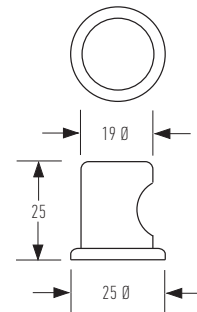

AB : Aged Brass

SB : Satin Brass

PB : Polished Brass

KC : Black Chrome

Components for HB 2220 Glass Fix Kit

- ① Brass D Pull (sold separately in 300mm, 600mm & 1200mm lengths and multiple bar sizes)
- ② Brass rose (these are supplied with the D Pull and installation is optional depending on your aesthetic)
- ③ MBolt Fixing insert
- ④ M Threaded rod with hex end (M6 for 16mm rod and M8 for 19mm rod)
- ⑤ Grommet
- ⑥ Brass cap (threaded)
- ⑦ HB 2260 Brass Knob (threaded)
- ⑧ Grub screw

Installation instructions

1. Insert MBolt fixing insert (3) into both ends of D Pull and secure with grub screws provided in the pull.
2. Screw threaded rods (4) into MBolt fixing insert.
3. Place grommets (5) into pre drilled 11mm holes on both sides of the glass door. If brass roses are being used these need to be slid over the threaded rods before placing through the glass.
4. Insert D Pull with threaded rods through grommets. Screw brass cap HB 2260 Brass Knob onto threaded rods (the HB 2260 can be installed to either top or bottom depending on use).