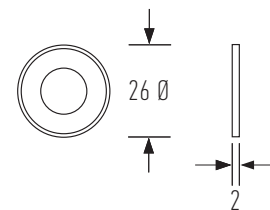

Rose

Designed and manufactured in New Zealand. For more information, installation templates, and measured drawings of this product and others please visit : www.hallidaybaillie.com or contact your authorized Halliday + Baillie dealer. All information subject to change.