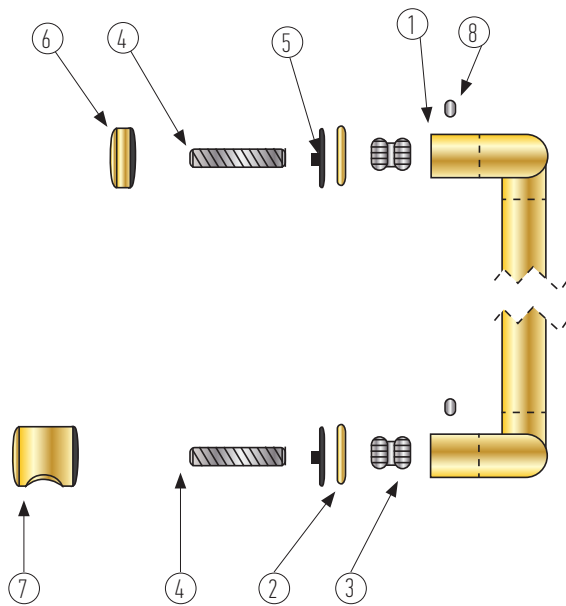

**halliday
baillie**

HB 2220 Glass Fix Kit

For HB 2200 Series Brass D Pulls

HB 2220 16mm Glass : Glass Fix Kit, HB 2200 Series 16mm Rod

HB 2220 19mm Glass : Glass Fix Kit, HB 2200 Series 19mm Rod

The HB 2220 Glass Fix Kit is designed for installation of the HB 2200 Series D Pulls on frameless glass doors. Kits come with all parts required other than the D Pull itself.

Kits for other fixings methods including single side fix into timber doors, and back to back and through fixings are also available.

(Please check with your H+B representative, not all finishes available in all regions.)

AB : Aged Brass

SB : Satin Brass

PB : Polished Brass

KC : Black Chrome

Components for HB 2220 Glass Fix Kit

- ① Brass D Pull (sold separately in 300mm, 600mm & 1200mm lengths and multiple bar sizes)
- ② Brass rose (these are supplied with the D Pull and installation is optional depending on your aesthetic)
- ③ MBolt Fixing insert
- ④ M Threaded rod with hex end (M6 for 16mm rod and M8 for 19mm rod)
- ⑤ Grommet
- ⑥ Brass cap (threaded)
- ⑦ HB 2260 Brass Knob (threaded)
- ⑧ Grub screw

Installation instructions

1. Insert MBolt fixing insert (3) into both ends of D Pull and secure with grub screws provided in the pull.
2. Screw threaded rods (4) into MBolt fixing insert.
3. Place grommets (5) into pre drilled 11mm holes on both sides of the glass door. If brass roses are being used these need to be slid over the threaded rods before placing through the glass.
4. Insert D Pull with threaded rods through grommets. Screw brass cap HB 2260 Brass Knob onto threaded rods (the HB 2260 can be installed to either top or bottom depending on use).