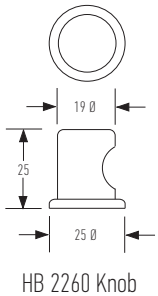

Brass rose: D Pulls can be installed with or without brass rose.

Designed and manufactured in New Zealand. For more information on this product and others please visit www.hallidaybaillie.com. For dealers in North America, contact Bridgeport Worldwide +1-800-362-1484 www.BridgeportWorldwide.com/hallidaybaillie. All information subject to change.