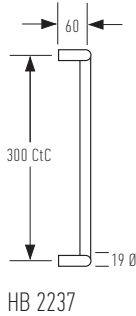

Brass rose: D Pulls can be installed with or without brass rose.

Designed and manufactured in New Zealand. For more information on this product and others please visit www.hallidaybaillie.com. For dealers in North America, contact Bridgeport Worldwide +1-800-362-1484 www.BridgeportWorldwide.com/hallidaybaillie. All information subject to change.