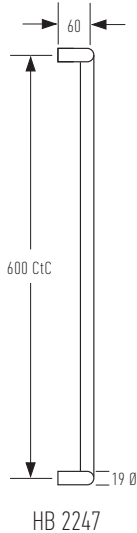

Brass rose: D Pulls can be installed with or without brass rose.

Designed and manufactured in New Zealand. For more information on this product and others please visit www.hallidaybaillie.com. For dealers in North America, contact Bridgeport Worldwide +1-800-362-1484 www.BridgeportWorldwide.com/hallidaybaillie. All information subject to change.