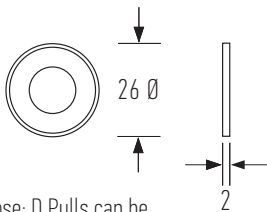

Brass rose: D Pulls can be installed with or without brass rose.

Designed and manufactured in New Zealand. For more information on this product and others please visit www.hallidaybaillie.com. For dealers in North America, contact Bridgeport Worldwide +1-800-362-1484 www.BridgeportWorldwide.com/hallidaybaillie. All information subject to change.