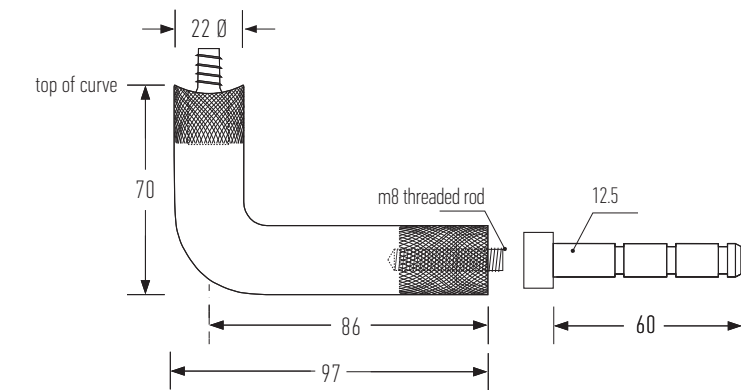

**halliday
baillie**

HB 590

PLAIN SOLID BRONZE D STAIR RAIL BRACKET

The HB 590 Plain Stair Rail Bracket is a new classic, milled from solid unlacquered bronze and designed to age gracefully.

Brackets are designed for a 1.18-1.96" diameter rail. Please note while the HB 590 comes complete with a solid bronze rose, installation of the rose is optional depending on your aesthetic. Please see images below showing both installation options.

Projection from wall (offstand) : 3.93"
Overall height (upstand) : 2.76"

Includes all fasteners including anchor for concrete, masonry or wood framed plasterboard walls. Epoxy not included.
(please contact your local H + B dealer for further information).

Material : LG2 (leaded gunmetal) Bronze
Recommended Spacing : 23-32"

See finishes sheet for further details.

Available in raw bronze only. For other finish options please see the HB 595. Please contact your Halliday + Baillie representative for the matching solid bronze Glass Fixing Kits, which can be made to order.

BRONZE ROSE

Can be installed with or without bronze rose. Shown installed with rose (left) and without rose (right).

Halliday + Baillie brackets are tested in accordance with both the AS/NZS 1170.1:2002 (Structural Design Actions) standards and the International Building Code, IBC (2003) to comply with the 200lb fall rating.

Designed and manufactured in New Zealand. For more information, installation templates, and measured drawings of this product and others please visit : www.hallidaybaillie.com or contact your authorized Halliday + Baillie dealer. All information subject to change.

© 2023 v2 Halliday + Baillie Ltd.

HB 592

GLASS FIXING KIT FOR HB 580/590 BRACKET

Suitable for 0.39-0.47" glass thickness