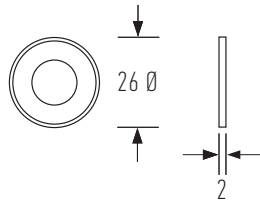

BRONZE ROSE

Can be installed with or without bronze rose. Shown installed with rose (left) and without rose (right).