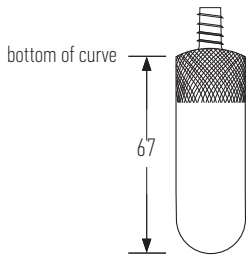

**halliday
baillie**

HB 590

PLAIN SOLID BRONZE D STAIR RAIL BRACKET

The HB 590 Plain Stair Rail Bracket is a new classic, milled from solid unlacquered bronze and designed to age gracefully.

Brackets are designed for a 1.18-1.96" diameter rail. Please note while the HB 590 comes complete with a solid bronze rose, installation of the rose is optional depending on your aesthetic. Please see images below showing both installation options.

Projection from wall (offstand) : 3.93"
Overall height (upstand) : 2.76"

Includes all fasteners including anchor for concrete, masonry or wood framed plasterboard walls. Epoxy not included.
(please contact your local H + B dealer for further information).

Material : LG2 (leaded gunmetal) Bronze
Recommended Spacing : 23-32"

See finishes sheet for further details.

Available in raw bronze only. For other finish options please see the HB 595. Please contact your Halliday + Baillie representative for the matching solid bronze Glass Fixing Kits, which can be made to order.

BRONZE ROSE

Can be installed with or without bronze rose. Shown installed with rose (left) and without rose (right).

Halliday + Baillie brackets are tested in accordance with both the AS/NZS 1170.1:2002 (Structural Design Actions) standards and the International Building Code, IBC (2003) to comply with the 200lb fall rating.

Designed and manufactured in New Zealand. For more information, installation templates, and measured drawings of this product and others please visit : www.hallidaybaillie.com or contact your authorized Halliday + Baillie dealer. All information subject to change.

© 2023 v2 Halliday + Baillie Ltd.

HB 592

GLASS FIXING KIT FOR HB 580/590 BRACKET

Suitable for 0.39-0.47" glass thickness