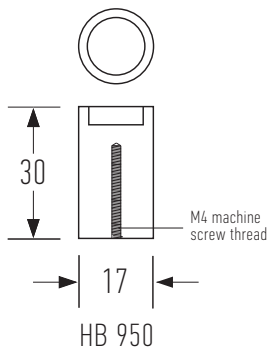

HB 940

HB 950