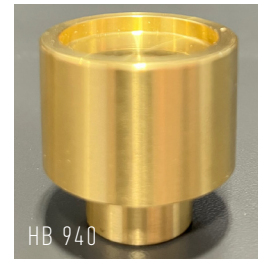

**halliday
baillie**

HB 900 SERIES SOLID BRASS CABINET KNOBS

The HB 940 series and HB 950 series Brass Cabinet Knobs are a new edition to the growing Halliday + Baillie brass range of hardware.

Timeless in design, these are available in two sizes, plain or knurled. The cabinet knobs are milled from solid brass and available in the finishes listed below.

For ease of use the medical grade knurling is tactile on fingers while providing a stylish accent.

Fastener included: M4 x 1.57" screw provided.

Longer screws for thicker applications are available on request.

HB 940 : Footed Cabinet Knob Plain

HB 945 : Footed Cabinet Knob Knurled

HB 950 : Pillar Cabinet Knob Plain

HB 955 : Pillar Cabinet Knob Knurled

Available finishes:

PB : Polished Brass

SB : Satin Brass

AB : Aged Brass

KC : Black Chrome

All brass finishes are unlacquered allowing graceful aging over time.

Designed and manufactured in New Zealand. For more information on this product and others please visit www.hallidaybaillie.com. For dealers in North America, contact Bridgeport Worldwide +1-800-362-1484 www.BridgeportWorldwide.com/hallidaybaillie. All information subject to change.