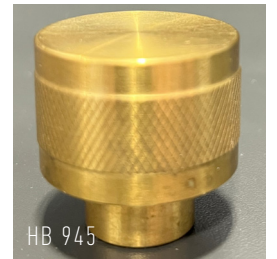

**halliday
baillie**

HB 900 SERIES SOLID BRASS CABINET KNOBS

The HB 940 series and HB 950 series Brass Cabinet Knobs are a new edition to the growing Halliday + Baillie brass range of hardware.

Timeless in design, these are available in two sizes, plain or knurled. The cabinet knobs are milled from solid brass and available in the finishes listed below.

For ease of use the medical grade knurling is tactile on fingers while providing a stylish accent.

Fastener included: M4 x 1.57" screw provided.

Longer screws for thicker applications are available on request.

HB 940 : Footed Cabinet Knob Plain

HB 945 : Footed Cabinet Knob Knurled

HB 950 : Pillar Cabinet Knob Plain

HB 955 : Pillar Cabinet Knob Knurled

Available finishes:

PB : Polished Brass

SB : Satin Brass

AB : Aged Brass

KC : Black Chrome

All brass finishes are unlacquered allowing graceful aging over time.

Designed and manufactured in New Zealand. For more information on this product and others please visit www.hallidaybaillie.com. For dealers in North America, contact Bridgeport Worldwide +1-800-362-1484 www.BridgeportWorldwide.com/hallidaybaillie. All information subject to change.