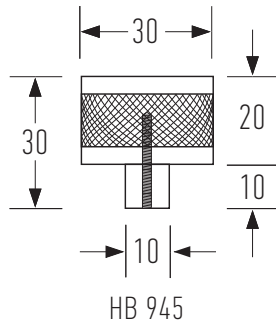

**halliday
baillie**

HB 900 SERIES SOLID BRASS CABINET KNOBS

The HB 940 series and HB 950 series Brass Cabinet Knobs are a new edition to the growing Halliday + Baillie brass range of hardware.

Timeless in design, these are available in two sizes, plain or knurled. The cabinet knobs are milled from solid brass and available in the finishes listed below.

For ease of use the medical grade knurling is tactile on fingers while providing a stylish accent.

Fastener included: M4 x 1.57" screw provided.

Longer screws for thicker applications are available on request.

HB 940 : Footed Cabinet Knob Plain

HB 945 : Footed Cabinet Knob Knurled

HB 950 : Pillar Cabinet Knob Plain

HB 955 : Pillar Cabinet Knob Knurled

Available finishes:

PB : Polished Brass

SB : Satin Brass

AB : Aged Brass

KC : Black Chrome

All brass finishes are unlacquered allowing graceful aging over time.

HB 945

Designed and manufactured in New Zealand. For more information on this product and others please visit www.hallidaybaillie.com. For dealers in North America, contact Bridgeport Worldwide +1-800-362-1484 www.BridgeportWorldwide.com/hallidaybaillie. All information subject to change.