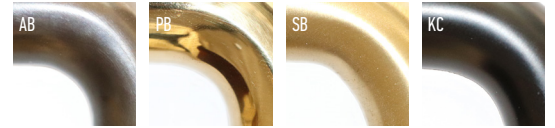

For ease of use the medical grade knurling is tactile on fingers while providing a stylish accent.

Fastener included: M4 x 1.57" screw provided.

Longer screws for thicker applications are available on request.

### Available finishes:

PB : Polished Brass

SB : Satin Brass

AB : Aged Brass

KC : Black Chrome

All brass finishes are unlacquered allowing graceful aging over time.

HB 940

HB 945