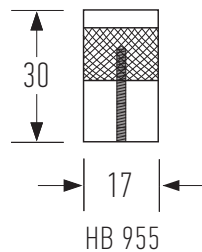

**halliday
baillie**

HB 900 SERIES SOLID BRASS CABINET KNOBS

The HB 940 series and HB 950 series Brass Cabinet Knobs are a new edition to the growing Halliday + Baillie brass range of hardware.

Timeless in design, these are available in two sizes, plain or knurled. The cabinet knobs are milled from solid brass and available in the finishes listed below.

For ease of use the medical grade knurling is tactile on fingers while providing a stylish accent.

Fastener included: M4 x 1.57" screw provided.

Longer screws for thicker applications are available on request.

HB 940 : Footed Cabinet Knob Plain

HB 945 : Footed Cabinet Knob Knurled

HB 950 : Pillar Cabinet Knob Plain

HB 955 : Pillar Cabinet Knob Knurled

Available finishes:

PB : Polished Brass

SB : Satin Brass

AB : Aged Brass

KC : Black Chrome

All brass finishes are unlacquered allowing graceful aging over time.

HB 955

Designed and manufactured in New Zealand. For more information on this product and others please visit www.hallidaybaillie.com. For dealers in North America, contact Bridgeport Worldwide +1-800-362-1484 www.BridgeportWorldwide.com/hallidaybaillie. All information subject to change.