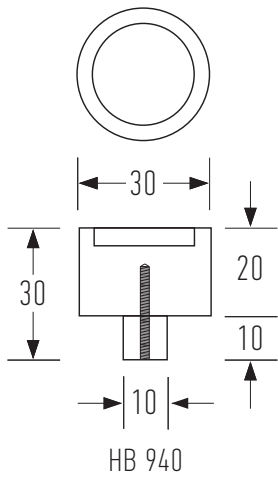

**halliday
baillie**

HB 900 SERIES SOLID BRASS CABINET KNOBS

The HB 940 series and HB 950 series Brass Cabinet Knobs are a new edition to the growing Halliday + Baillie brass range of hardware.

Timeless in design, these are available in two sizes, plain or knurled. The cabinet knobs are milled from solid brass and available in the finishes listed below.

For ease of use the medical grade knurling is tactile on fingers while providing a stylish accent.

Fastener included: M4 x 1.57" screw provided.

Longer screws for thicker applications are available on request.

HB 940 : Footed Cabinet Knob Plain

HB 945 : Footed Cabinet Knob Knurled

HB 950 : Pillar Cabinet Knob Plain

HB 955 : Pillar Cabinet Knob Knurled

Available finishes:

PB : Polished Brass

SB : Satin Brass

AB : Aged Brass

KC : Black Chrome

All brass finishes are unlacquered allowing graceful aging over time.

Designed and manufactured in New Zealand. For more information on this product and others please visit www.hallidaybaillie.com. For dealers in North America, contact Bridgeport Worldwide +1-800-362-1484 www.BridgeportWorldwide.com/hallidaybaillie. All information subject to change.